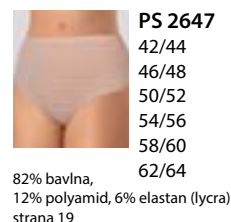

KOLEKCE ANDRIE - ŽENY