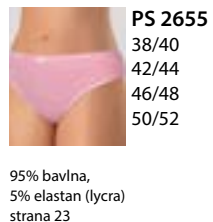

KOLEKCE ANDRIE - ŽENY